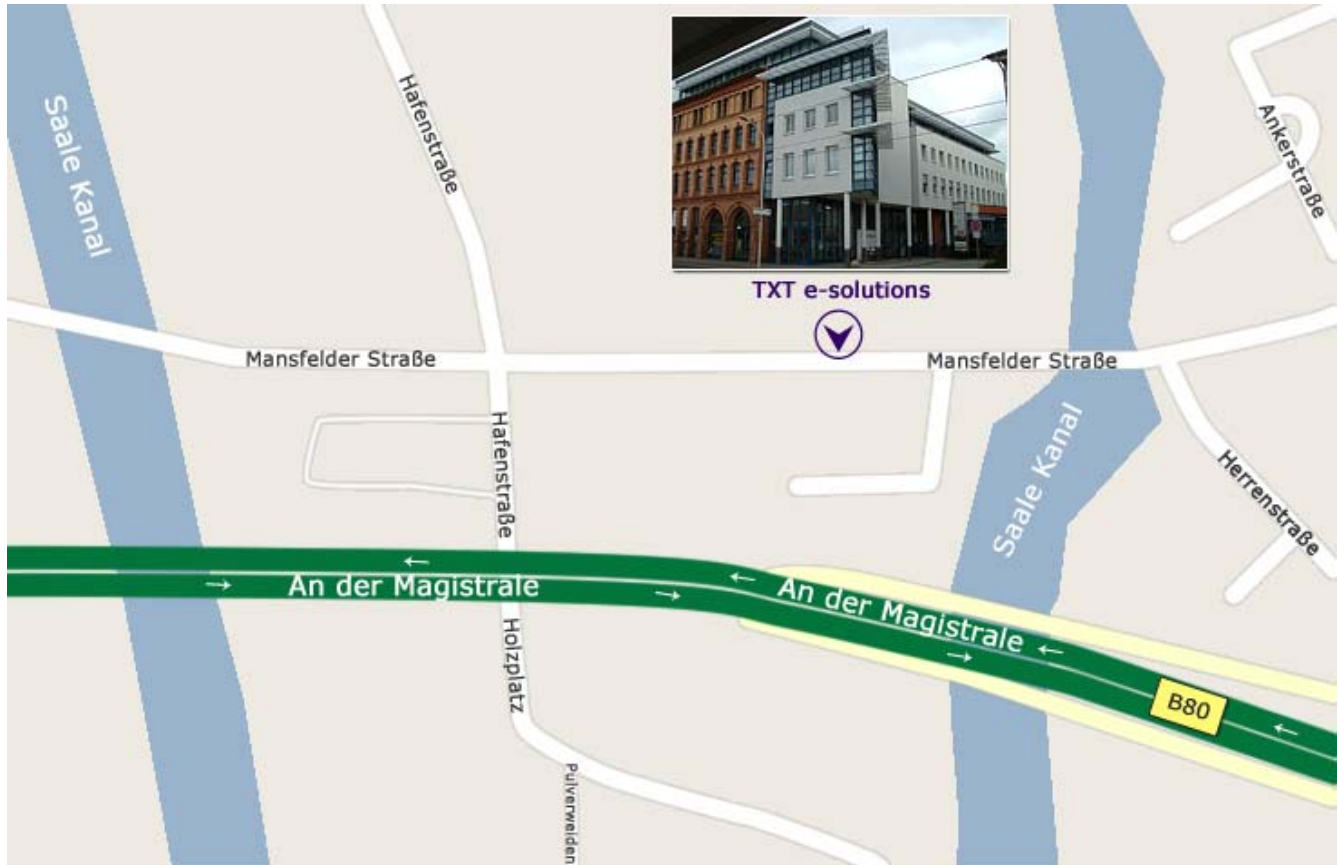

How to reach Us – Halle

ADDRESS

Mansfelder Straße 48
06108 Halle, Germany
Tel. +49 345 5 55 84-0
Fax +49 345 5 55 84-21
Mail: info-de@txtgroup.com

Depart on autobahn A14, connection point Halle / Peissen in the direction of HALLE CENTRE, main street B100.

Follow the street course of the B100 for approx. 6 km. Exit the B100 and turn left into Paracelsusstrasse. Continue along this street until you reach a crossroads "Am Steintor". Continue straight ahead along "Grosse Steinstrasse". Exit after approx 350 m. Turn right into Joliot Curie Place. Continue along this street, taking a left by the opera-house onto the university ring and then straight ahead onto the Moritzburgring. Turn left onto the castle bridge into the Robert Franz ring. Continue along this street for approx 330 m and then take a right into Ankerstrasse. Turn right off Ankerstrasse into Mansfelder street. You will arrive at the destination in the Mansfelder street on the right side after approx. 320 m.

Depart autobahn A9, connection point hall (hall) in the direction of Halle, B100, land mountain.

Follow the street course of the B100 for approx. 17 km.

Information on the city of Halle

<http://www.halle.de/index.asp?MenuID=912>