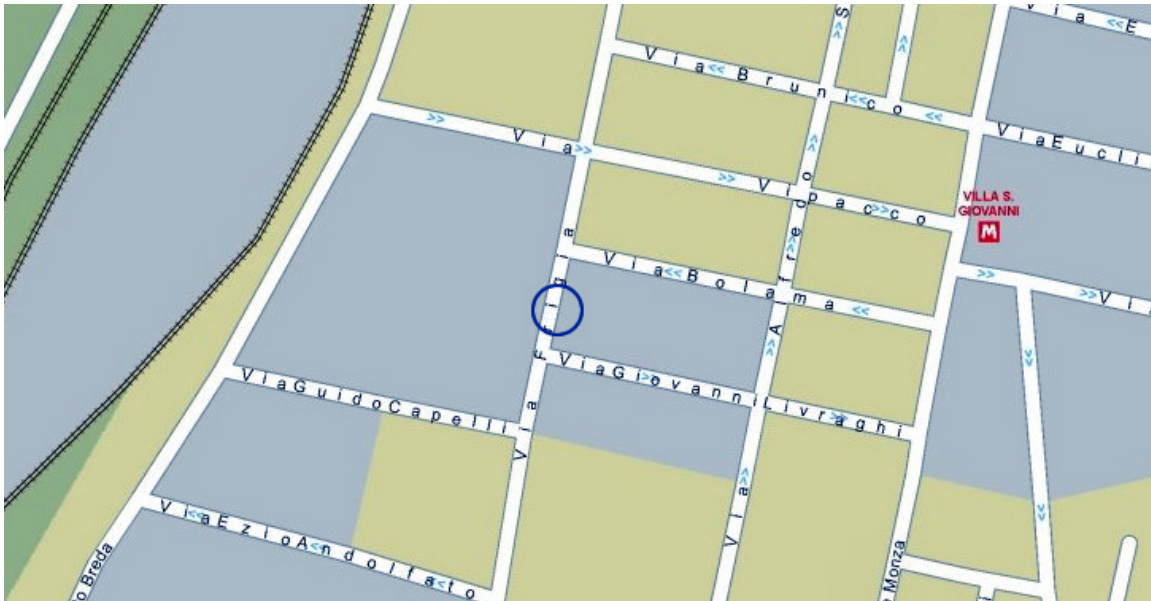

How to reach Us – Milan

ADDRESS

Via Frigia, 27
20126- Milano
Tel. +39 02 25771.1
Fax. +39 022578994

From Linate airport to TXT

Take a taxi

Take the bus number 73 all the way to end of the ride (the stop is called San Babila)

As you get off you can easily find the subway station (also called S.Babila) of line 1 (red)

Take the subway train toward Sesto FS and get off at the station Villa S.Giovanni. Once off the train, you should take the last left side exit and follow the path given in the map.

From Malpensa airport to TXT

Take a taxi

Take the train "Malpensa Express" to Milan- Cadorna Railway Station, departing every half-hour, with a travelling time of 40 minutes. In Cadorna take the subway train (red line) towards Sesto FS and get off at the station "Villa S.Giovanni". Once off the train, you should take the last left side exit and follow the path given in the map.

Take the Malpensa Shuttle de luxe coaches connect Milan central Railway Station to Malpensa Airport in approx. 50 minutes. Coaches leaves every 20 minutes. In Milan Central railway take the subway train (green line) toward Gessate/Cologno and get off at the station "Loreto". Take the subway train (red line) towards Sesto FS and get off at the station "Villa S. Giovanni". Once off the train, you should take the last left side exit and follow the path given in the map.

From Villa S.Giovanni Subway Station (MM) to TXT

Useful informations

inMilano

Informations about the city of Milano

Ferrovie dello Stato

Italian railroad network. Timetables, train informations, etc.

Alitalia

Timetables, aircraft information

Informazioni sul Traffico

Information on traffic on the italian highways