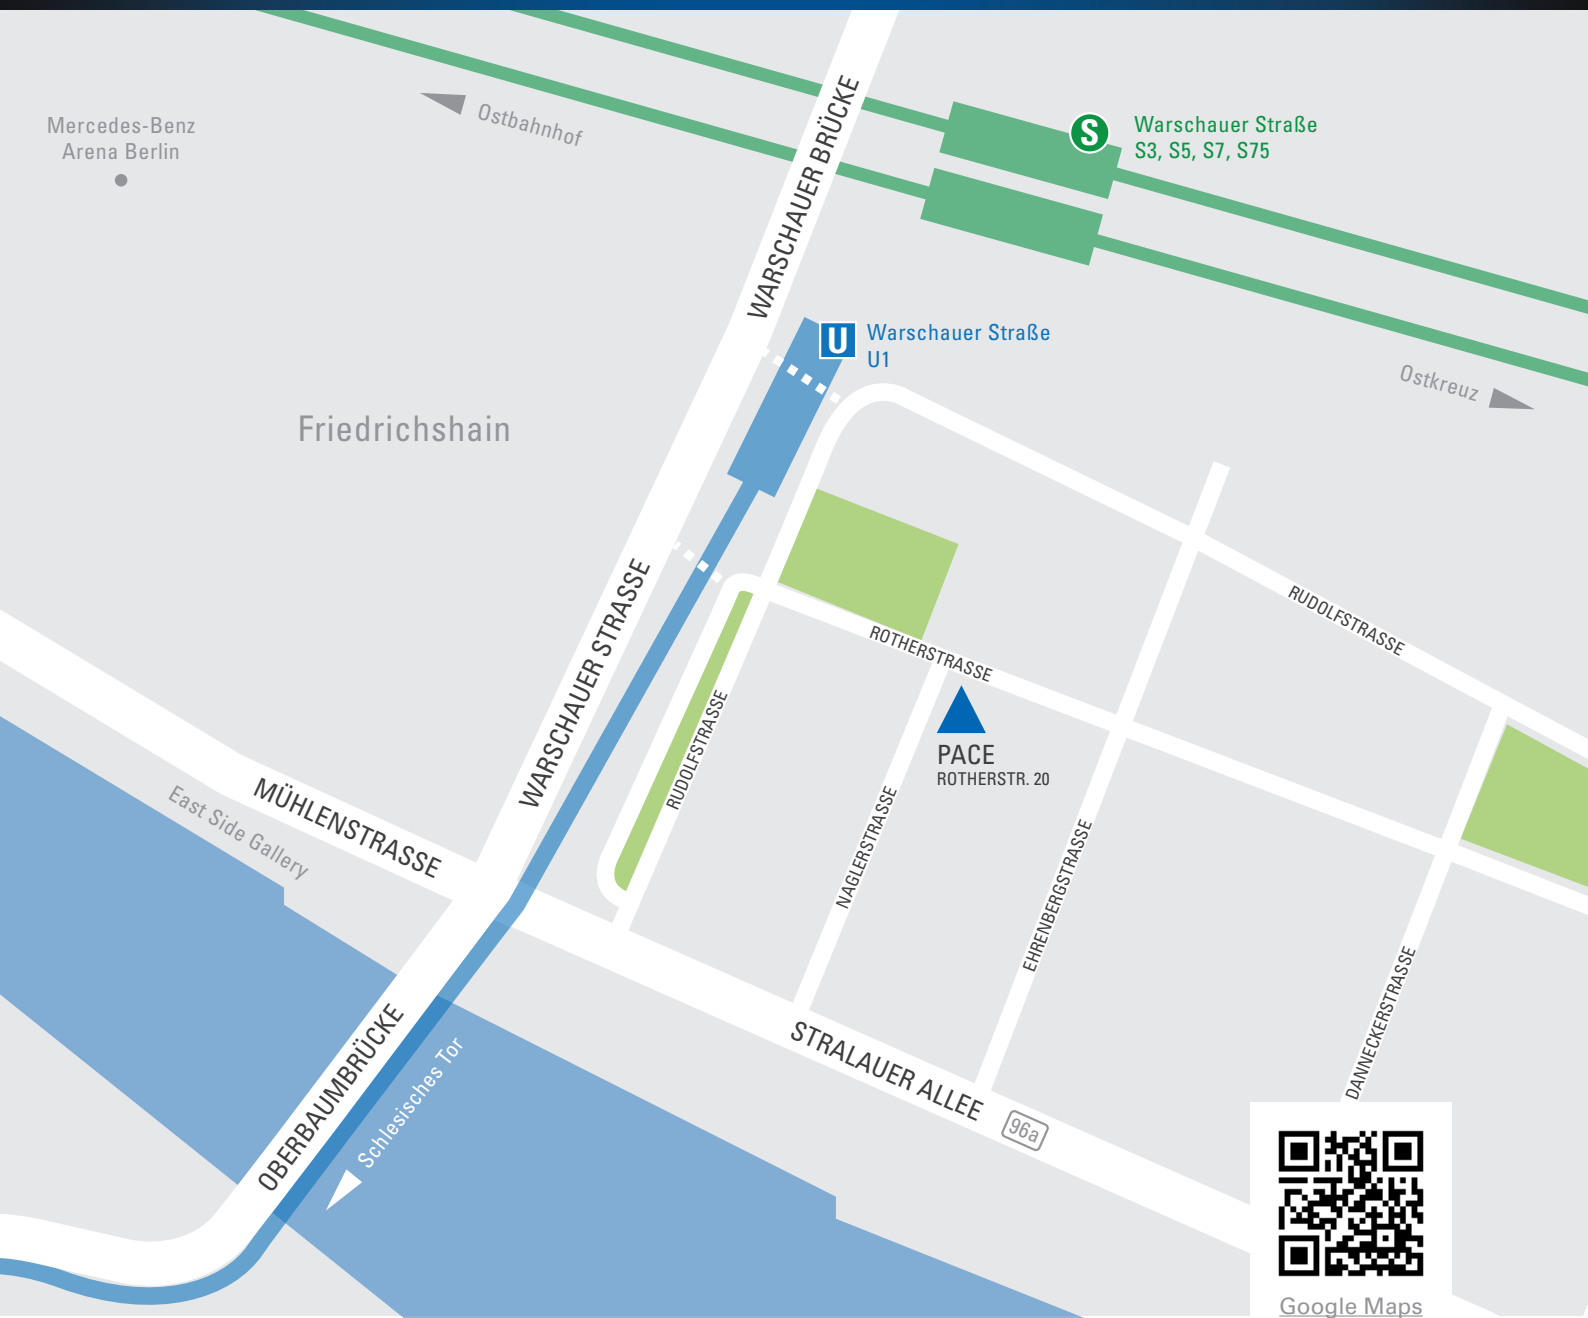

## GETTING TO PACE

Google Maps

### Directions: S Warschauer Straße to PACE

- » Walk up the stairs toward Warschauer Brücke.
- » Turn left and cross the bridge.
- » Leaving the bridge, immediately turn left and walk straight through the Warschauer Straße underground station. Walk down the stairs and turn right as you exit the station.
- » Keep walking and turn left into Rotherstraße. The PACE office is on the right hand side of the street on the corner of Rotherstraße and Naglerstraße.

### Getting to PACE by taxi

- » From Tegel Airport: ca. 35 mins, about € 30 – 35
- » From Schönefeld Airport: ca. 30 mins, about € 35 – 40
- » From Central Station: ca. 15 mins, about € 15 – 20